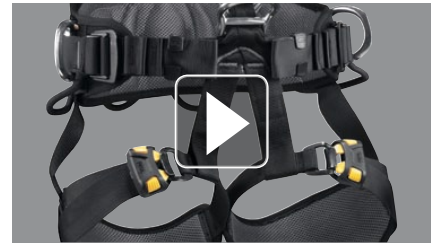

Strong points of AVAO BOD harnesses

AVAO BOD FAST
AVAO BOD

AVAO BOD CROLL FAST

Find the AVAO harness video presentation at www.petzl.com/AVAO.

Comfort

The dorsal construction of the AVAO is X-shaped to more completely envelop the user. This design optimally distributes pressure in order to ensure great comfort during prolonged suspension.

The waistbelt and the leg loops of the AVAO harness are semi-rigid and wide in order to limit pressure points and ensure effective support. These two zones are sculpted and lined with breathable perforated foam for a more comfortable feel and good ventilation. This construction also facilitates harness donning.

The foam shoulder straps are widely spaced to reduce neck chafing.