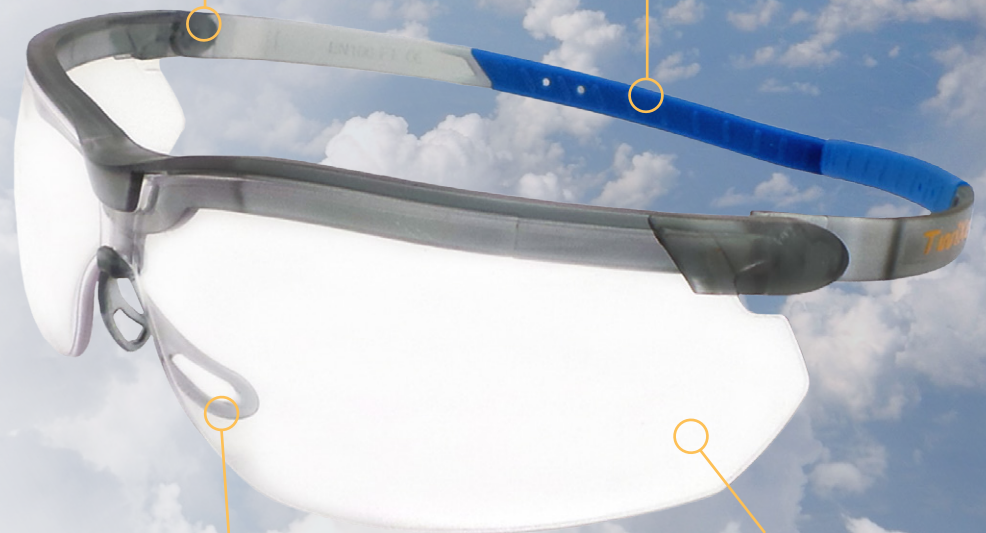

CanaSafeTM

*...Protecting Globally,
Envisioning the Future...*

NEW

Twixer

TWIST and SHIELD

A new twist on spectacles, aside from rotational arms, it gives you extra space on your bag as you keep it.

Also available in gray lens

There is safety in every scenery

180 degree rotation arm

Non-slip rubber temple tip

Rotatable temples 180 degrees for easy storage purposes

Integrated nose pieces

Extended sideshield for excellent lateral protection

A BETTER WAY TO LOOK... A WHOLE NEW WAY TO SEE...

A new approach on safety glasses, TwiXer is a kind of spectacle that includes good protection with a twist. The temples are rotatable up to 180 degrees, which can fit on your pocket after usage. It is a feather-weight item, it is not bulky and it seems you are not wearing it at all. The cords are also included upon purchase. The extended sideshield is an additional safety protection. Hurry up! have a TwiXer with you!

Product Ordering Information:

Product	Product Description	Unit/Case	Case Weight (lbs/kgs)	Case Dimensions (mm/in)
 #20620	TwiXer, Clear A/F Lens	100	26.7 lbs./ 12.1 kgs.	785 x 600 x 210 mm 30.9 x 23.6 x 8.3 in
 #20621	TwiXer, Clear A/F Lens	100	26.7 lbs./ 12.1 kgs.	785 x 600 x 210 mm 30.9 x 23.6 x 8.3 in