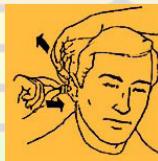

CanaSafeTM

...Protecting Globally,
Envisioning the Future...

***STURDY AND SOFT?
THIS ITEM GIVES YOU THE
OUTMOST FEATURE YOU EVER
NEEDED FOR AN EARPLUG.***

quadBlock

Series

Description:

Hearing protection users demand a high level of comfort, excellent noise reduction properties as well as ease of insertion. quadBlock is a universal size ear plug, designed to be used repeatedly, with maximum comfort and effectiveness. Safety and health professionals demand an ear plug which is easy to administer and offers a high level of hygiene.

quadBlock acquires excellent attenuation, high visibility color that is easy to monitor and a sturdy, stylish handle that every user would like it.

Features:

- A four flange design that allows this ear plug to fit almost all forms of ear canals
- An ultra-soft polymer provides a comfortable and effective seal
- A sturdy cord with enough length to work without hassle
- Material is resistant to ear wax and will outlast PVC ear plugs
- Polymer is non-allergenic/irritating for sensitive skin
- Hi-viz color makes it easy to monitor & enforce proper ear plug usage

Fitting Instructions:

INSERT rounded tip into ear canal WHILE PULLING your ear outward and upward with opposite hand. ADJUST for greatest noise reduction.

REMOVE the ear plugs slowly by twisting them to break the seal. If you remove them too quickly, you could damage your ear drum.